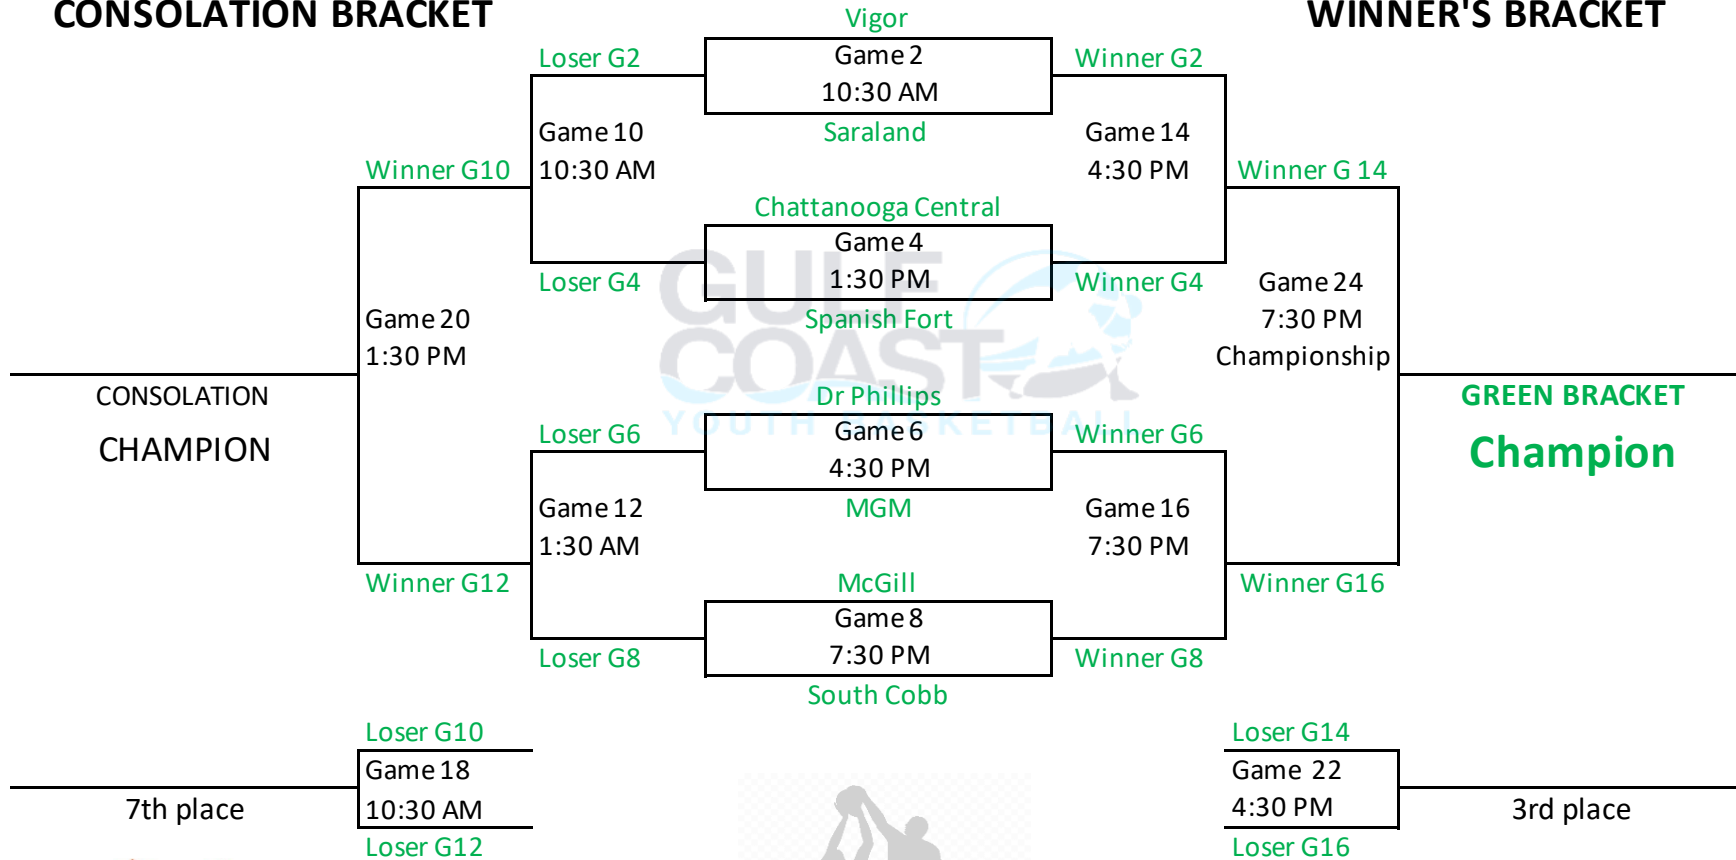

GULF COAST HOLIDAY CLASSIC 2022 @ SPRING HILL COLLEGE

GREEN BRACKET

12/30/23 12/29/23 12/28/23 12/29/23 12/30/23

CONSOLATION BRACKET

WINNER'S BRACKET

TEAM AT TOP OF BRACKET WEARS WHITE
PLEASE HAVE YOUR TEAM READY 30 MINUTES BEFORE GAME TIME