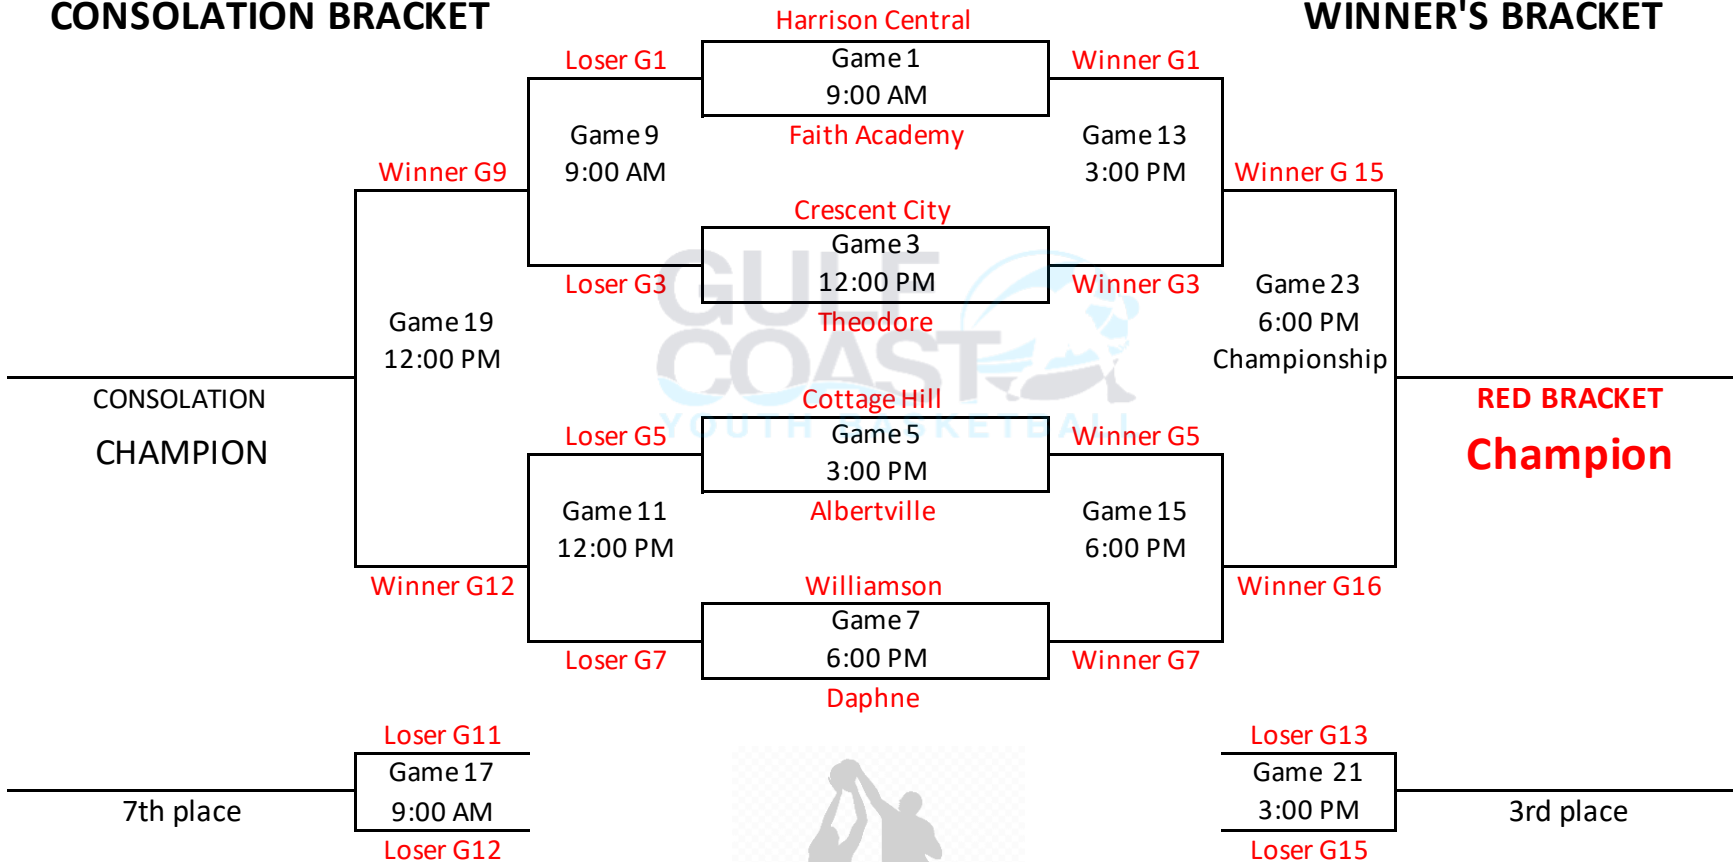

GULF COAST HOLIDAY CLASSIC 2023 @ SPRING HILL COLLEGE

RED BRACKET

12/30/23   12/29/22   12/28/23   12/29/23   12/30/23

CONSOLATION BRACKET

WINNER'S BRACKET

TEAM AT TOP OF BRACKET WEARS WHITE
PLEASE HAVE YOUR TEAM READY 30 MINUTES BEFORE GAME TIME