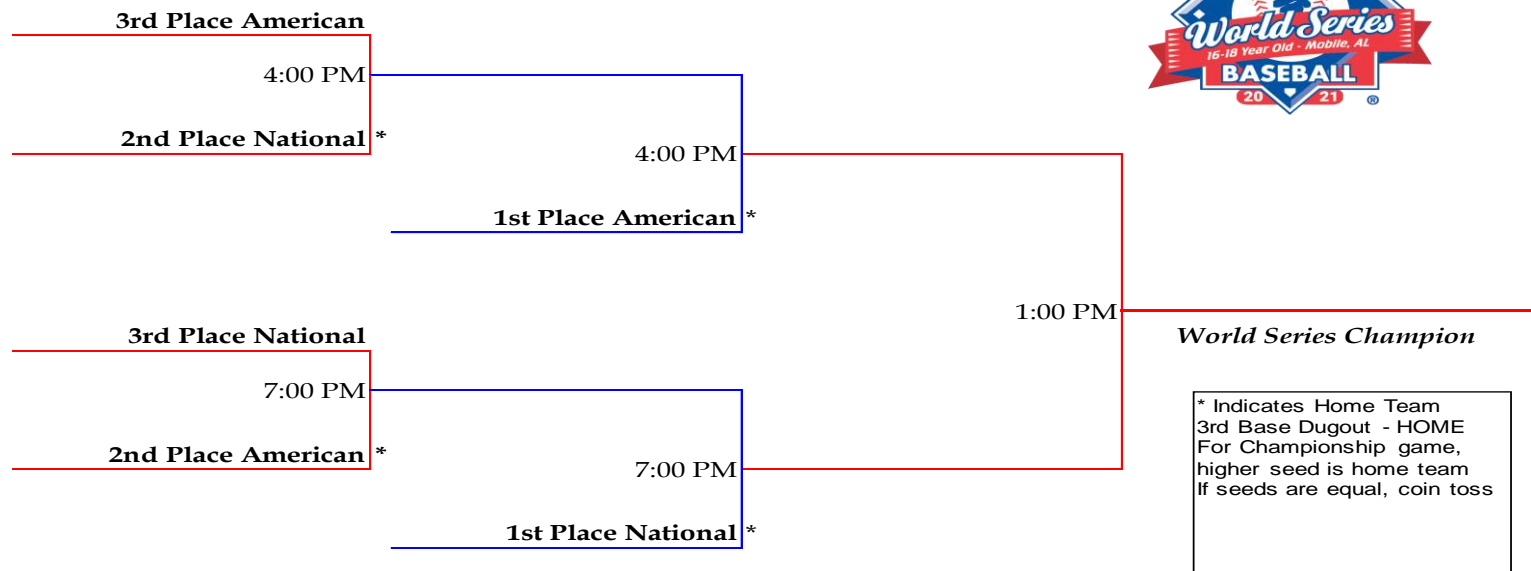

2021 Babe Ruth Baseball 16-18 World Series

Hosted by: Mobile, Alabama

American Division	
Ohio Valley	Southeast
Dexter MO	Midwest Plains
Host: Mobile, AL	

National Division	
New England	Southwest
Pacific Southwest	Pacific Northwest
Middle Atlantic	

Pool Play									
Game #	Date	Away	Home	Time	Game #	Date	Away	Home	Time
1	31-Jul	New England	Pacific Southwest	10:00 AM	11	2-Aug	Middle Atlantic	New England	4:00 PM
2	31-Jul	Ohio Valley	Southeast	1:00 PM	12	2-Aug	Mobile, AL	Ohio Valley	7:00 PM
3	31-Jul	Middle Atlantic	Southwest	4:00 PM	13	3-Aug	Southwest	New England	10:00 AM
4	31-Jul	Mobile, AL	Dexter MO Tropics	7:00 PM	14	3-Aug	Dexter MO Tropics	Ohio Valley	1:00 PM
5	1-Aug	Southwest	Pacific Northwest	10:00 AM	15	3-Aug	Southeast	Midwest Plains	4:00 PM
6	1-Aug	Ohio Valley	Midwest Plains	1:00 PM	16	3-Aug	Pacific Northwest	Middle Atlantic	7:00 PM
7	1-Aug	Pacific Southwest	Middle Atlantic	4:00 PM	17	4-Aug	Pacific Southwest	Southwest	10:00 AM
8	1-Aug	Southeast	Mobile, AL	7:00 PM	18	4-Aug	New England	Pacific Northwest	1:00 PM
9	2-Aug	Midwest Plains	Dexter MO Tropics	10:00 AM	19	4-Aug	Dexter MO Tropics	Southeast	4:00 PM
10	2-Aug	Pacific Northwest	Pacific Southwest	1:00 PM	20	4-Aug	Midwest Plains	Mobile, AL	7:00 PM

Single Elimination Bracket

Thursday
August 05

Friday
August 06

Saturday
August 07

* Indicates Home Team
3rd Base Dugout - HOME
For Championship game,
higher seed is home team
If seeds are equal, coin toss